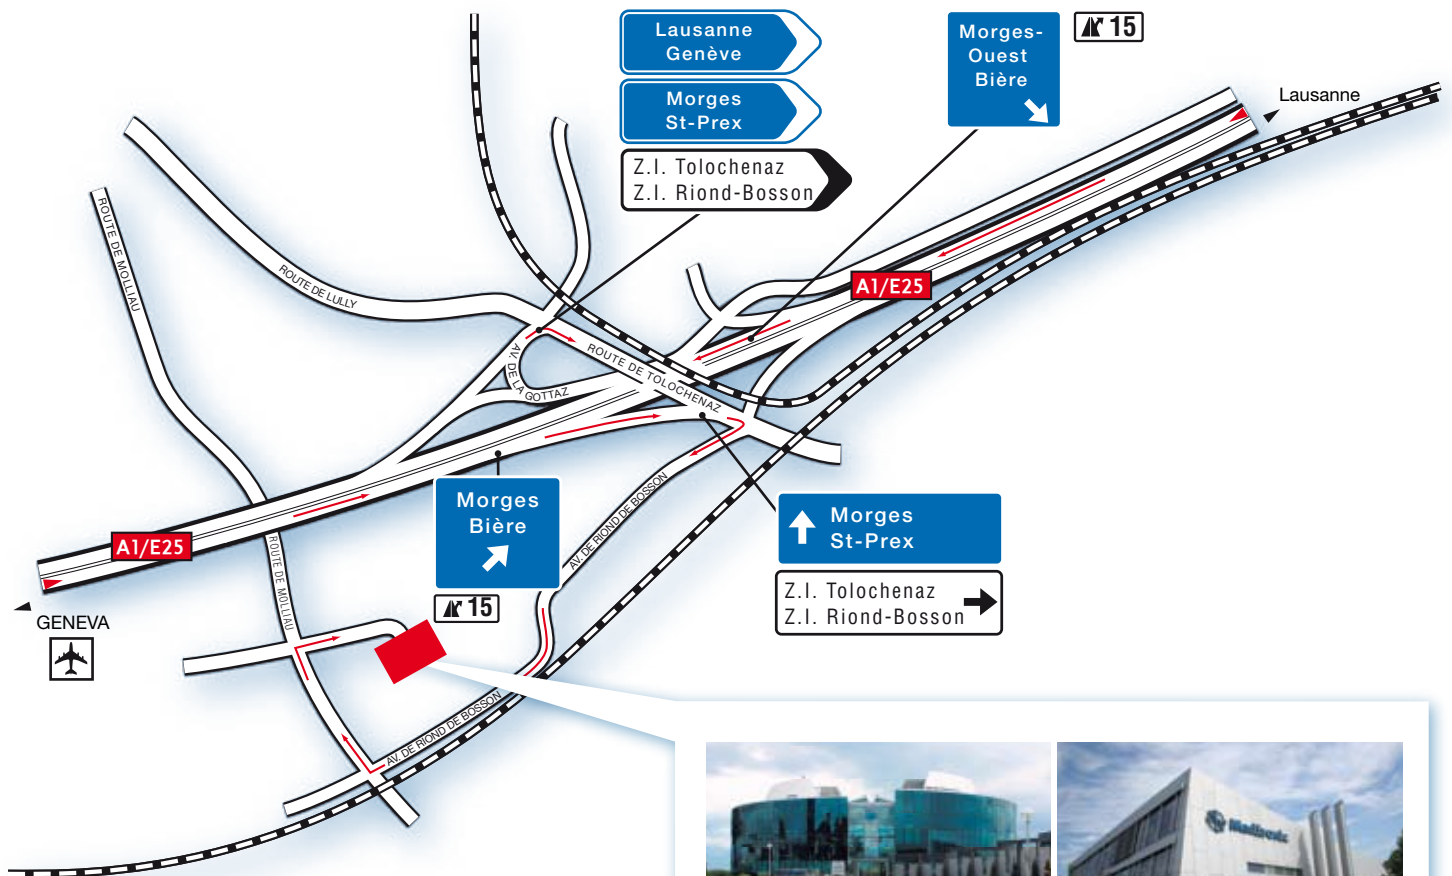

Directions

From Lausanne:

Highway to exit 15 "Morges-Ouest, Bière". At the traffic lights (in the left turn lane), turn left towards "Bière, Tolochenaz, Morges, St-Prex". At the roundabout, turn right to "Z.I. Riond-Bosson" and stay in the right lane. At the second traffic light, turn right (Agip gas station) towards "Z.I. Tolochenaz, Z.I. Riond-Bosson". Then 250-300 meters on your right is the main entrance to Medtronic. The "Visitors" parking is on your right, the main building entrance is on your left.

From Geneva:

Highway to exit 15 "Morges, Bière". Turn right at the traffic lights, and immediately right (Agip gas station), towards "Z.I. Riond-Bosson, Z.I. Tolochenaz". Then 250-300 meters on your right is the main entrance to Medtronic. The "Visitors" parking is on your right, the main building entrance is on your left.